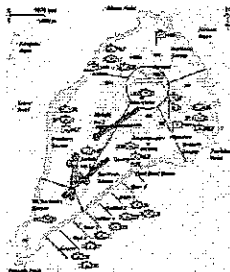

• Teaching young and old women how to fight on mainland of Japan

• Total Sacrifice = fight to death

Kamikaze

03

- ca "Special Attack Unit"
- ca 3,860 kamikaze pilots were killed
- ca about 19% of kamikaze attacks managed to hit a ship
- ca Began in 1944
- ca Out of desperation

• Main mission was to fly plane into enemy ship

• Most planes were unsuccessful with mission because they were shot down

Case Study: Iwo Jima

03

- ca Porkchop
- ca Vital airstrip for Japan
- ca 1/3 of all Marine losses during World War II happened at Iwo Jima
- * ca Costliest Marine battle in history